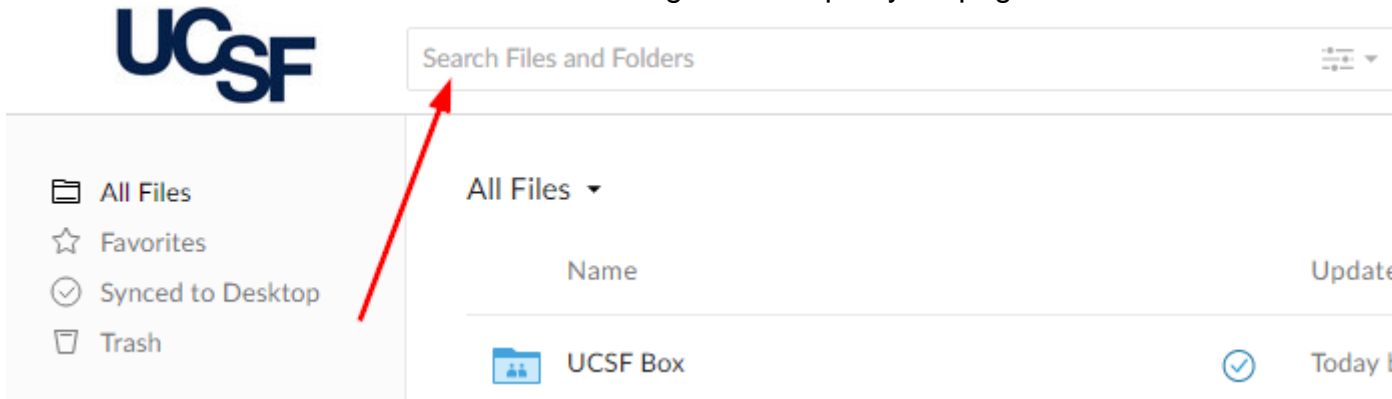

Search

Jennifer Thi on February 14, 2020

If you're looking for a certain file, or a certain word or phrase within a file, search for it with the Search tool.

1. The Search tool is located next to the UCSF logo at the top of your page.

Required Service Information

UCSF Box [1]

Images

Search Files and Folders

- All Files
- Favorites
- Synced to Desktop
- Trash

All Files ▾

Name

Updated ▾